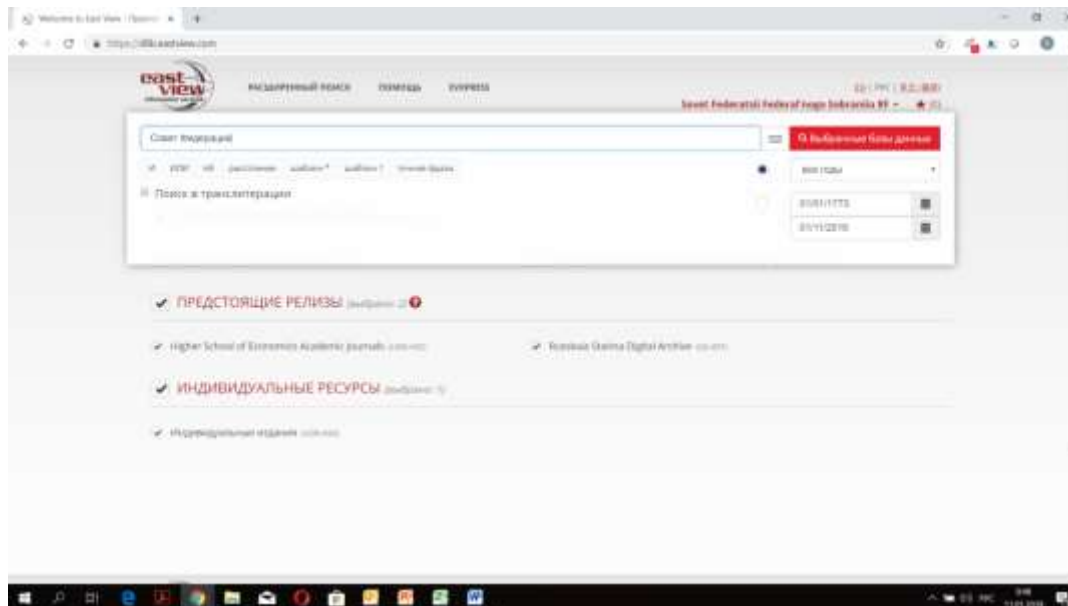

Раздел "Поиск", включающий функции "простой поиск" и "расширенный поиск", предоставляет возможность поиска по всем изданиям с использованием ключевых слов и логических операторов. Вам предоставляется возможность задать временные рамки и определить параметры поиска. Использование логических операторов обеспечит высокую точность выбора и позволит Вам максимально "сузить" пространство поиска.

Простой поиск

1. Введите в поле поиска соответствующие ключевые слова.
2. Справа от поля поиска находится поле для определения временного периода запроса. Вы можете задать конкретный период поиска по датам, "с... по..." или же воспользоваться верхним полем для поиска в изданиях текущего дня, за последнюю неделю и т.д.
3. Задав вышеперечисленные параметры, нажмите кнопку "поиск".